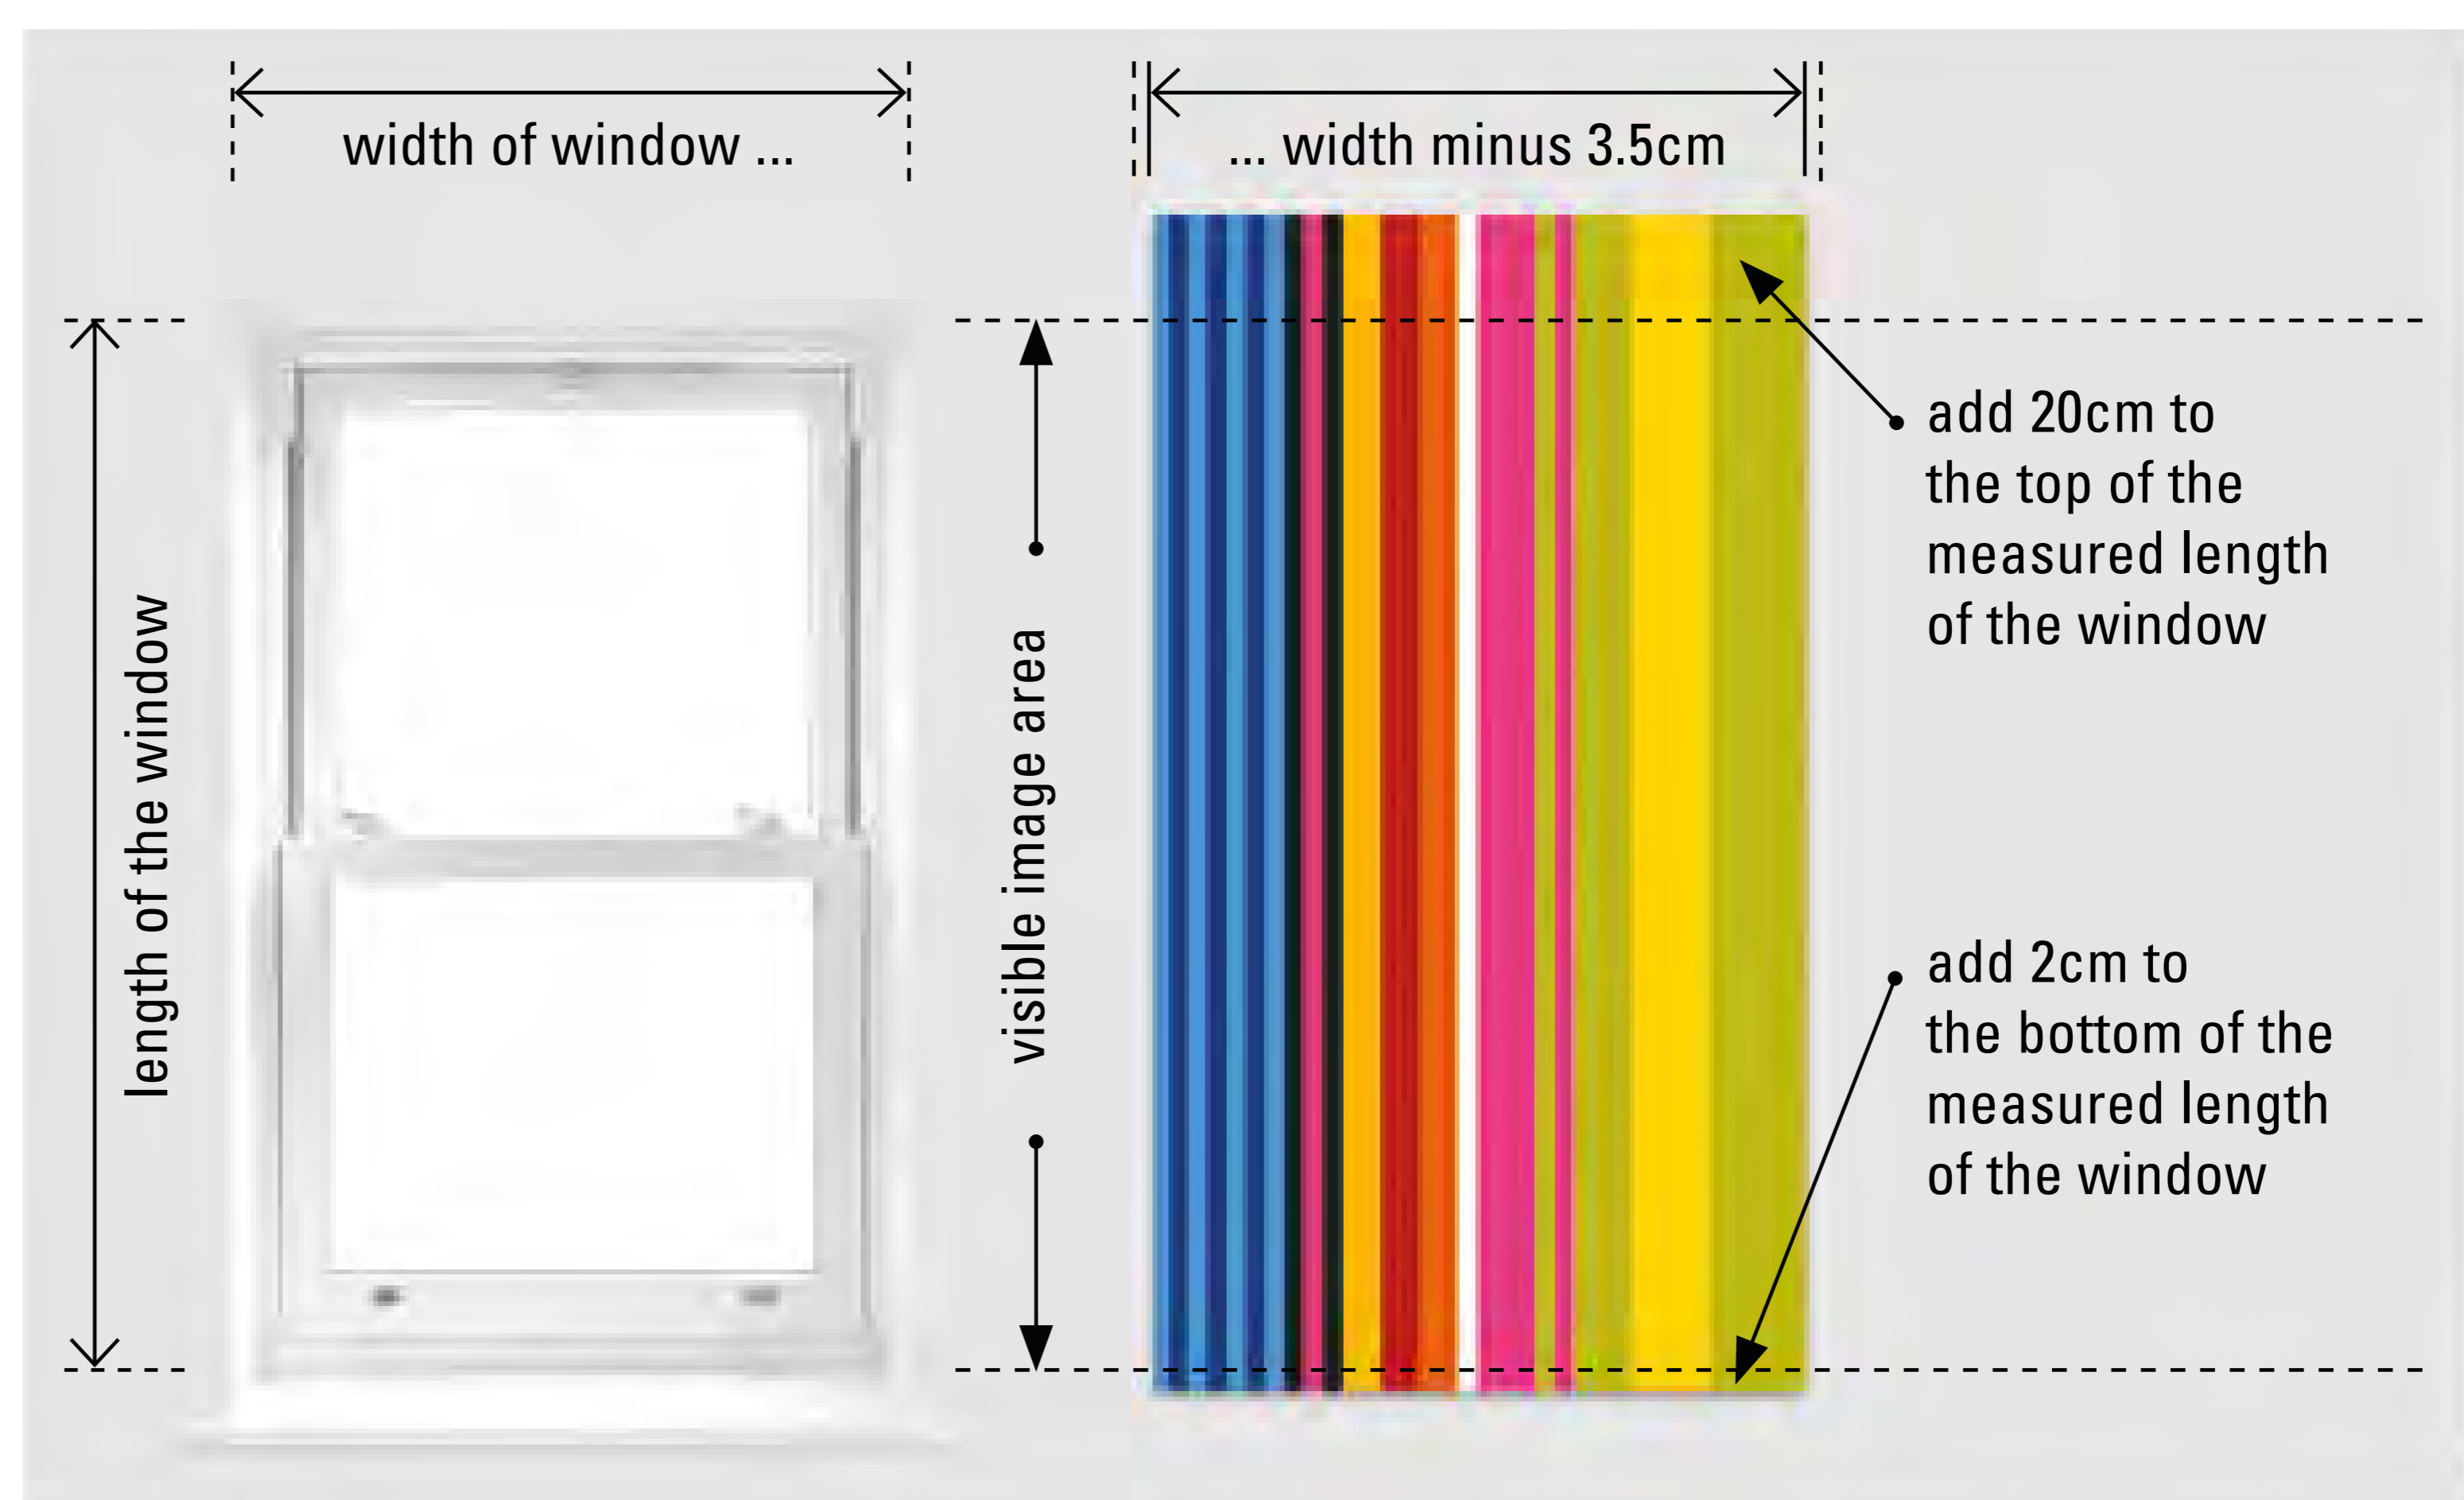

The bottom 200mm must only be used for background colours or images or left blank, this section will be hidden and rolled into the unit. Your 2m tall design should be at least 75mm into this area as shown by the blue line. This allows for any high variance and prevents white showing.

## Roller Blind

1. Make your artwork 3.5cm smaller than the width of the window if installing in a recess to allow for the blind mechanism and brackets

2. Add an extra 20cm at the top and 2cm at the bottom (to the measured length of the window) for wrapping around the blinds top and bottom bars

3. Please note that we can only print to a maximum of 1.5m to any one side, but can print any length to the other.

Pink line total size including wrap-around for bars - Add 20cm to top and 2cm to bottom  
Green line visual measured area of window as noted in point 1 above